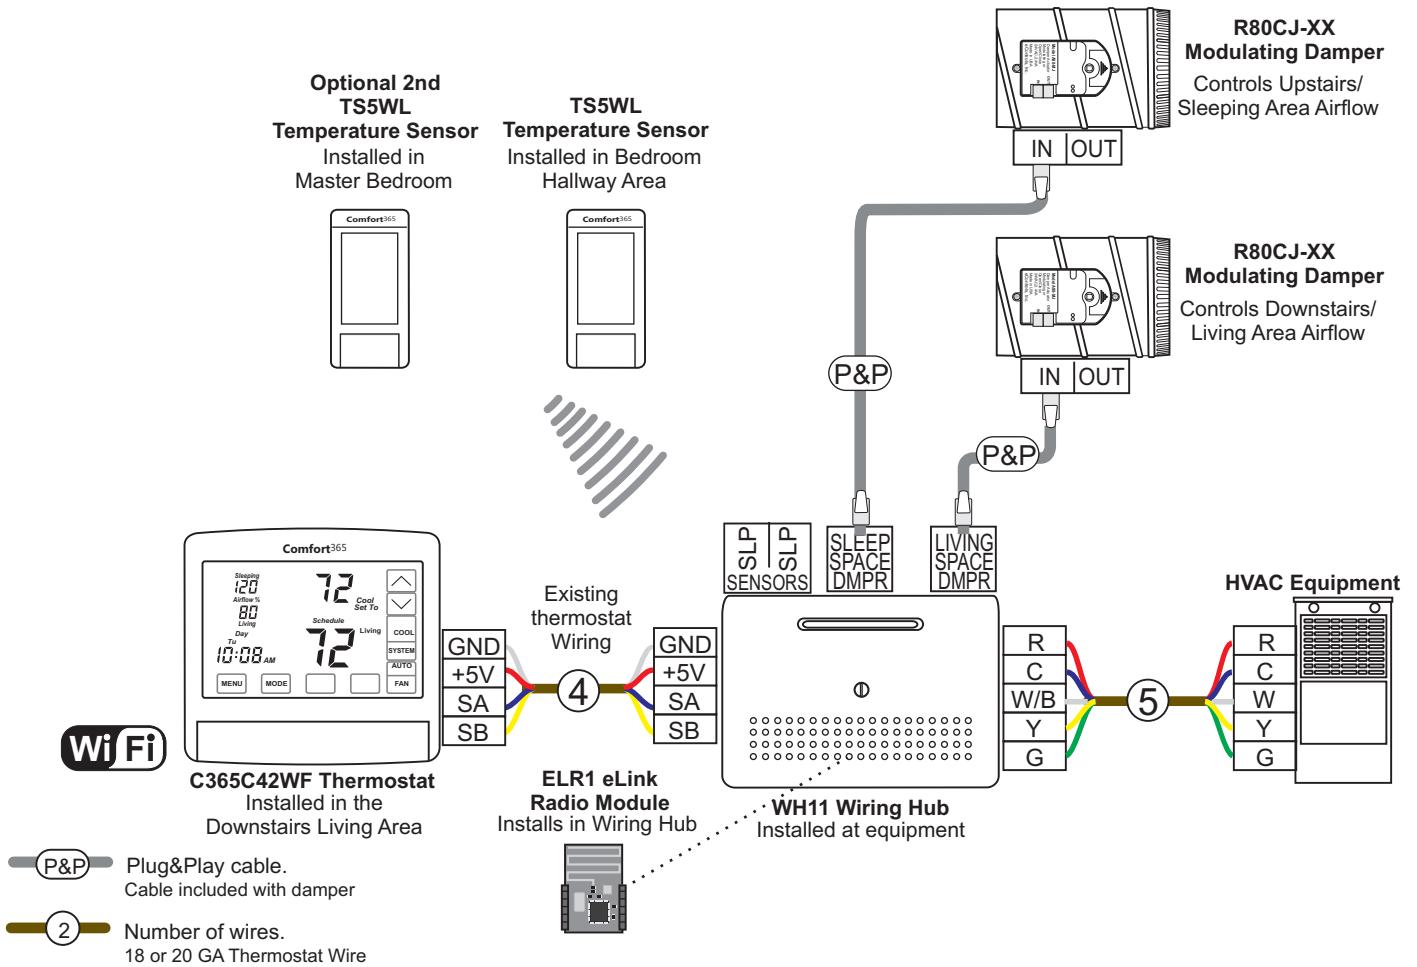

HVAC Equipment	Wiring Hub Solution	Wired Solution	Airflow Control	Fresh Air Control	ERV/HRV Control	Whole House Fan Control	Economizer Control	Humidity Control	WiFi Option
GE 1H/1C	●		●						WiFi

Single Sensor Installation

Model #	Description	Quantity
C365C42WF	Comfort365 Communicating Thermostat, WiFi Enabled	1
WH11	Wiring Hub	1
TS5WL	Temperature Sensor. Single sensor installation.	1
ELR1	eLink Plug In Radio Module	1
R80CJ-	Damper with Plug&Play Actuator. -inch Diameter.	1
R80CJ-	Damper with Plug&Play Actuator. -inch Diameter.	1

Dual Sensor Installation

Model #	Description	Quantity
C365C42WF	Comfort365 Communicating Thermostat, WiFi Enabled	1
WH11	Wiring Hub	1
TS5WL	Temperature Sensor. Dual sensor installation.	2
ELR1	eLink Plug In Radio Module	1
R80CJ-	Damper with Plug&Play Actuator. -inch Diameter.	1
R80CJ-	Damper with Plug&Play Actuator. -inch Diameter.	1