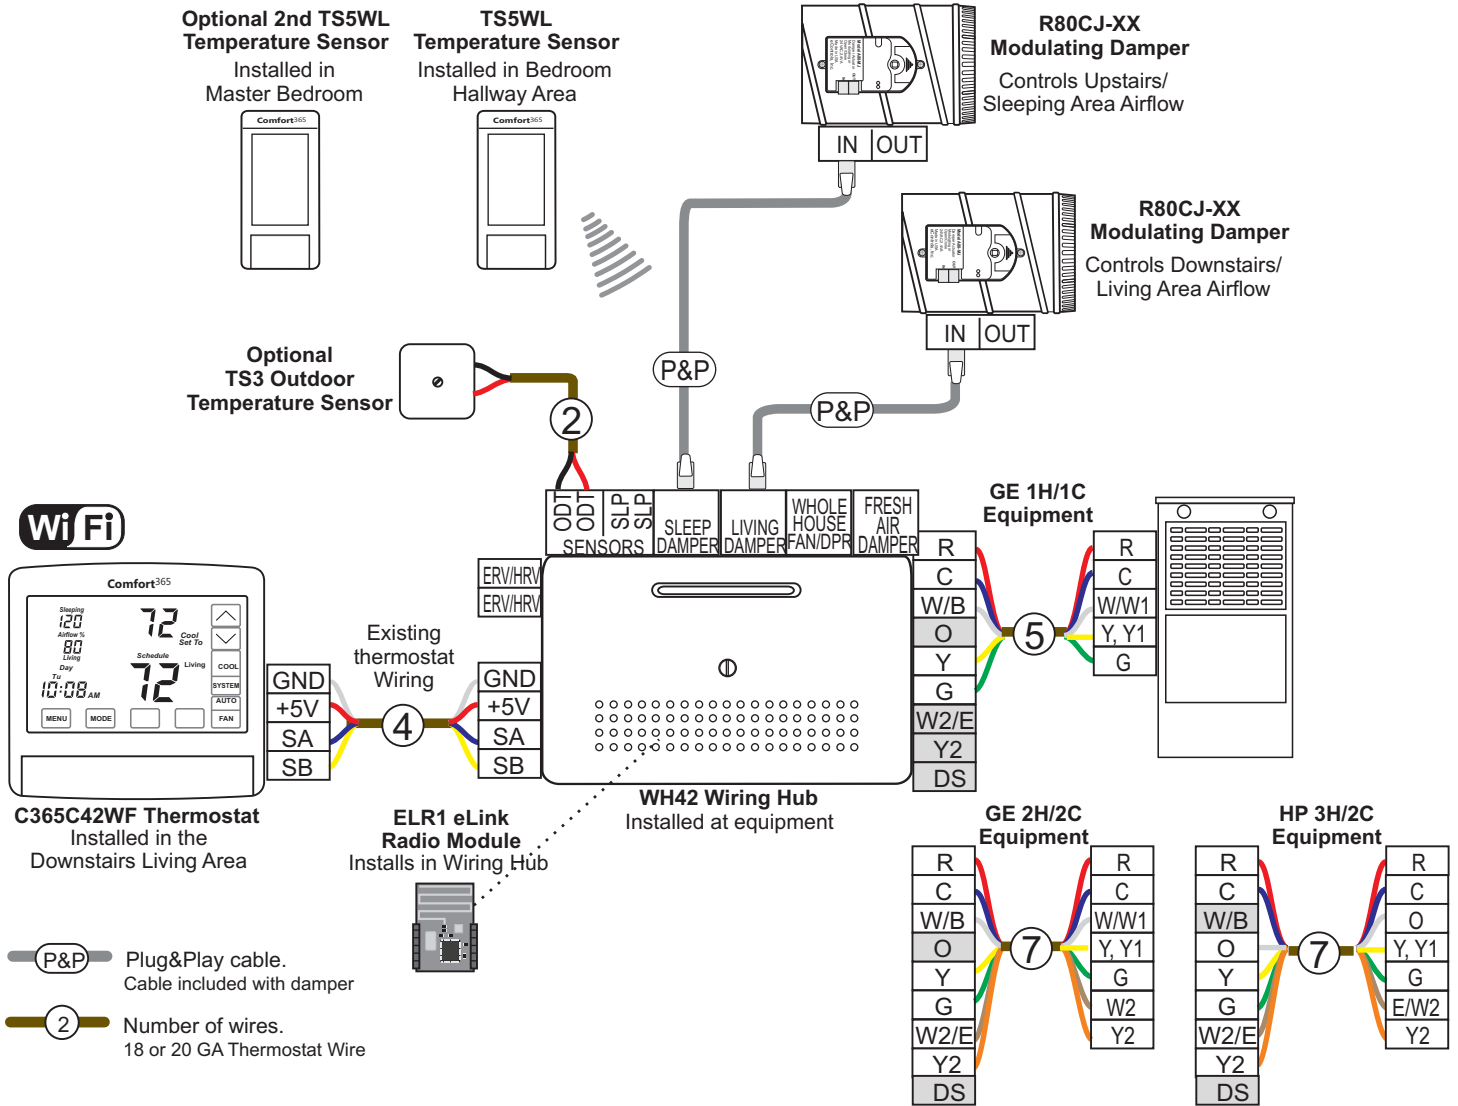

HVAC Equipment	Wiring Hub Solution	Wired Solution	Airflow Control	Fresh Air Control	ERV/HRV Control	Whole House Fan Control	Economizer Control	Humidity Control	WiFi Option
GE, HP or DFHP 3H/2C	●		●						WiFi

Single Sensor Installation

Model #	Description	Quantity
C365C42WF	Comfort365 Communicating Thermostat. WiFi Enabled.	1
WH42	Wiring Hub	1
TS5WL	Temperature Sensor, Wireless. Single sensor installation.	1
R80CJ-	Damper with Plug&Play Actuator. _____-inch Diameter.	1
R80CJ-	Damper with Plug&Play Actuator. _____-inch Diameter.	1
TS3	Required for DFHP.	

Dual Sensor Installation

Model #	Description	Quantity
C365C42WF	Comfort365 Communicating Thermostat. WiFi Enabled.	1
WH42	Wiring Hub	1
TS5WL	Temperature Sensor, Wireless. Single sensor installation.	2
R80CJ-	Damper with Plug&Play Actuator. _____-inch Diameter.	1
R80CJ-	Damper with Plug&Play Actuator. _____-inch Diameter.	1
TS3	Required for DFHP.	