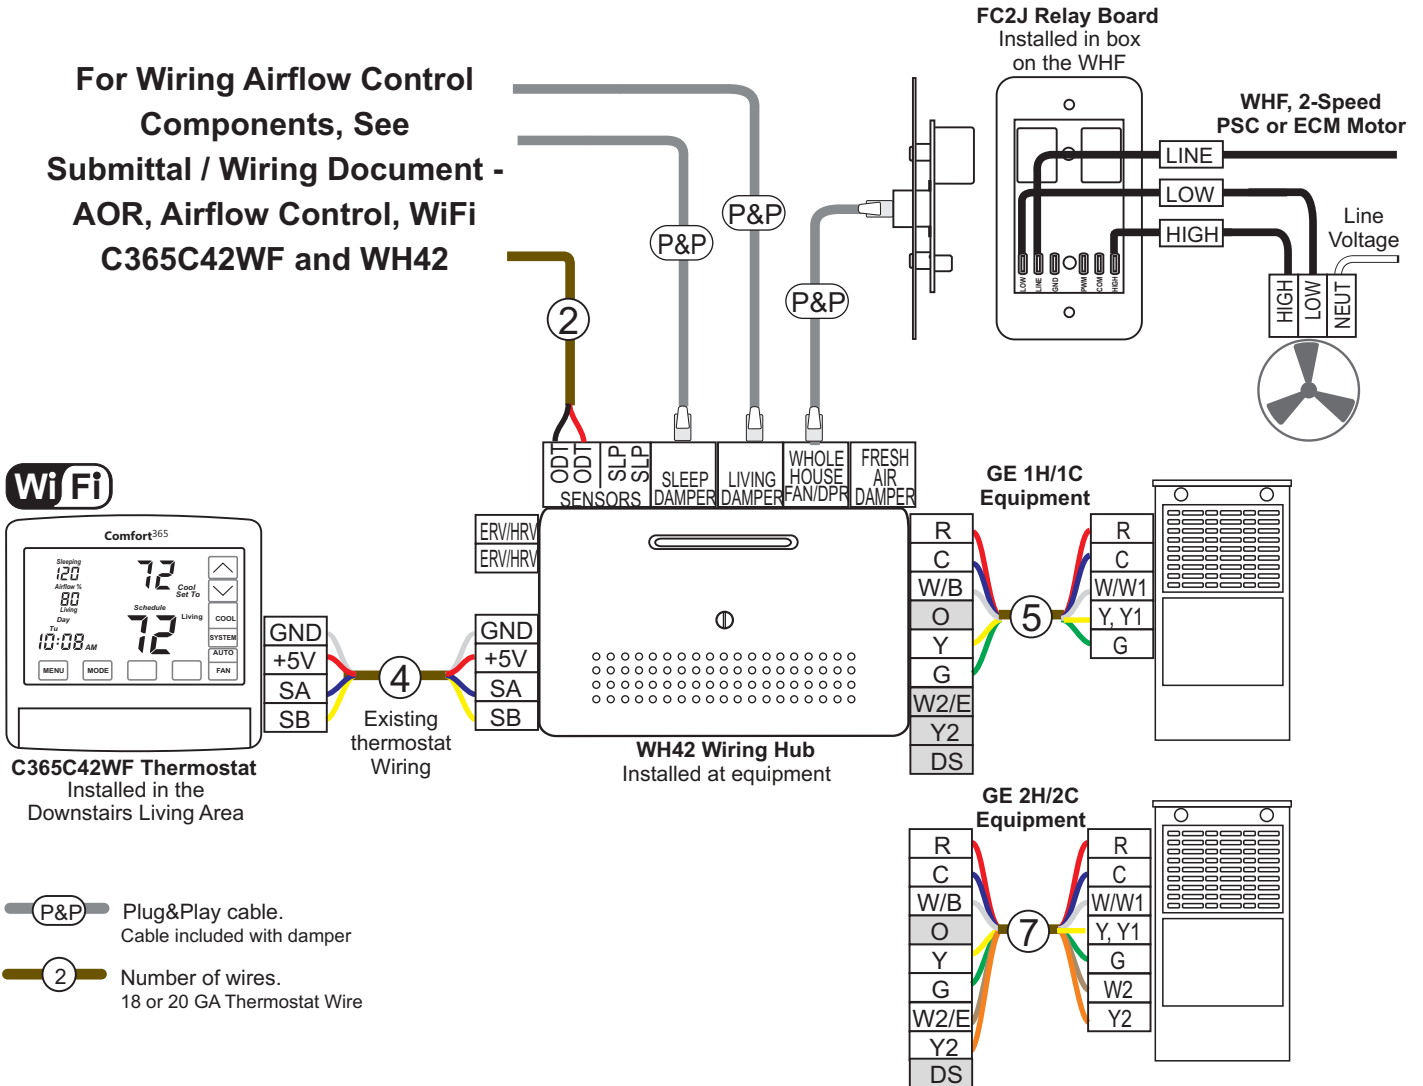

## AOR, Airflow and Whole House Fan Control-Two Speed, WiFi, C365C42WF and WH42 (GE, HP or DFHP, 3H/2C)

HVAC Equipment	Wiring Hub Solution	Wired Solution	Airflow Control	Fresh Air Control	ERV/HRV Control	Whole House Fan Control	Economizer Control	Humidity Control	WiFi Option
GE, HP or DFHP 3H/2C	●		●			●			WiFi

**For Wiring Airflow Control Components, See Submittal / Wiring Document - AOR, Airflow Control, WiFi C365C42WF and WH42**

### Installation

Model #	Description	Quantity
C365C42WF	Comfort365 Communicating Thermostat. WiFi Enabled.	1
WH42	Wiring Hub	1
For Airflow Control Dampers and Sensors, See Submittal / Wiring Document - AOR, Airflow Control, WiFi C365C42WF and WH42		
FC2J	Relay Board, Plug&Play Connection.	1
TS3	Required for DFHP.	