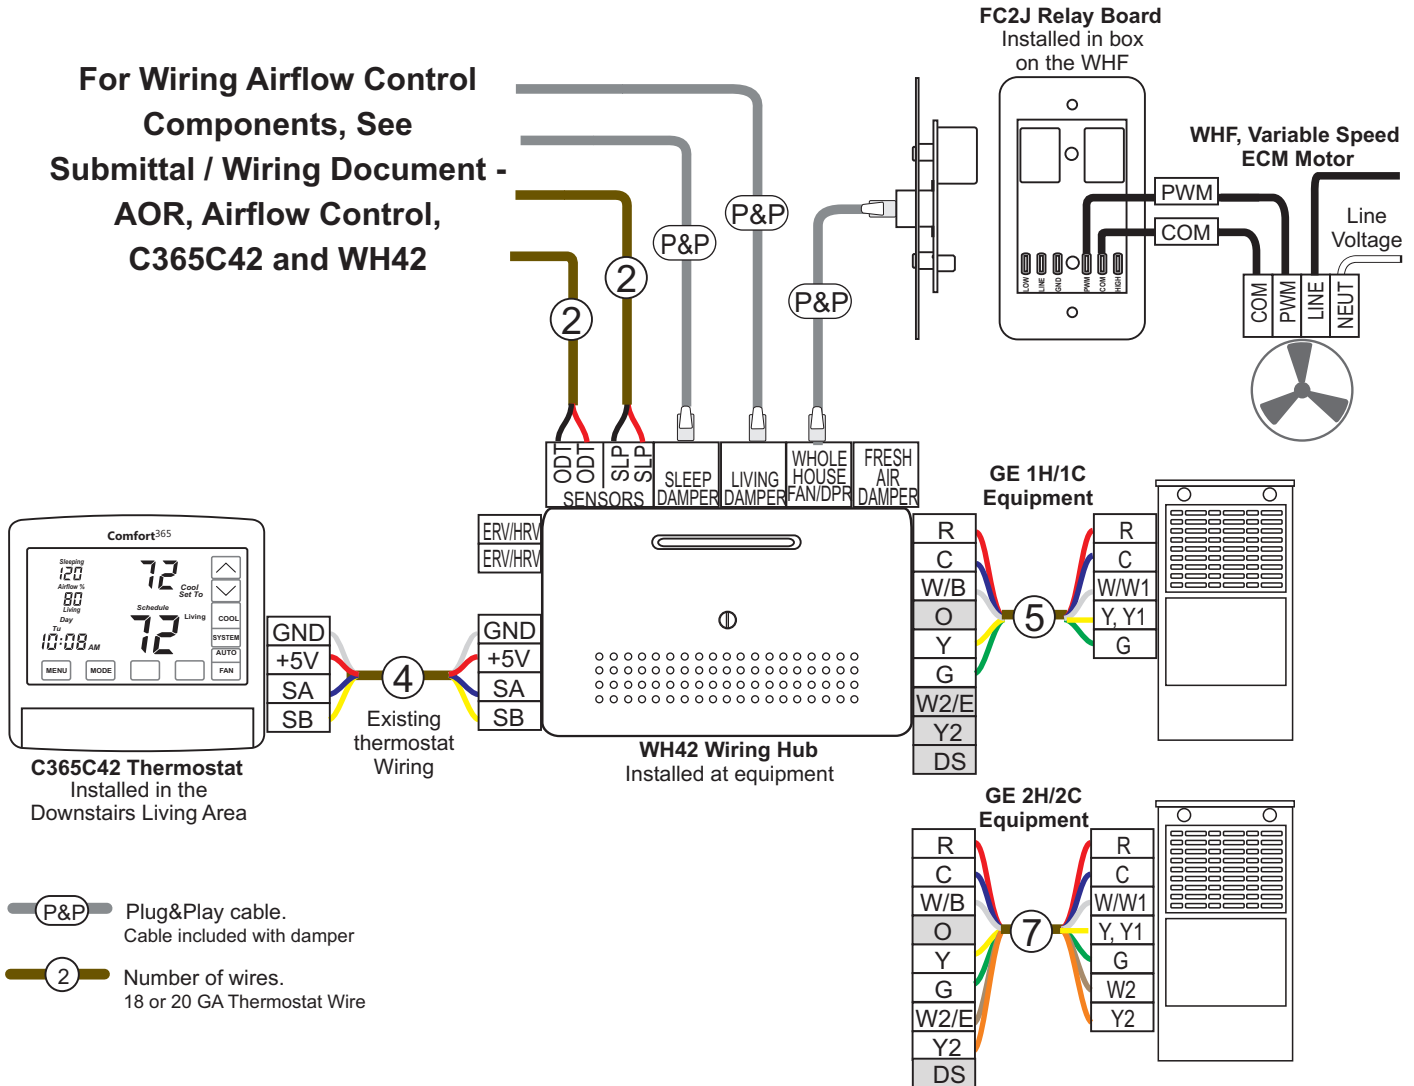

HVAC Equipment	Wiring Hub Solution	Wired Solution	Airflow Control	Fresh Air Control	ERV/HRV Control	Whole House Fan Control	Economizer Control	Humidity Control	WiFi Option
GE, HP or DFHP 3H/2C	●		●			●			

For Wiring Airflow Control Components, See Submittal / Wiring Document - AOR, Airflow Control, C365C42 and WH42

Installation

Model #	Description	Quantity
C365C42	Comfort365 Communicating Thermostat.	1
WH42	Wiring Hub	1
For Airflow Control Dampers and Sensors, See Submittal / Wiring Document - AOR, Airflow Control, C365C42 and WH42		
FC2J	Relay Board, Plug&Play Connection.	1
TS3	Required for DFHP.	