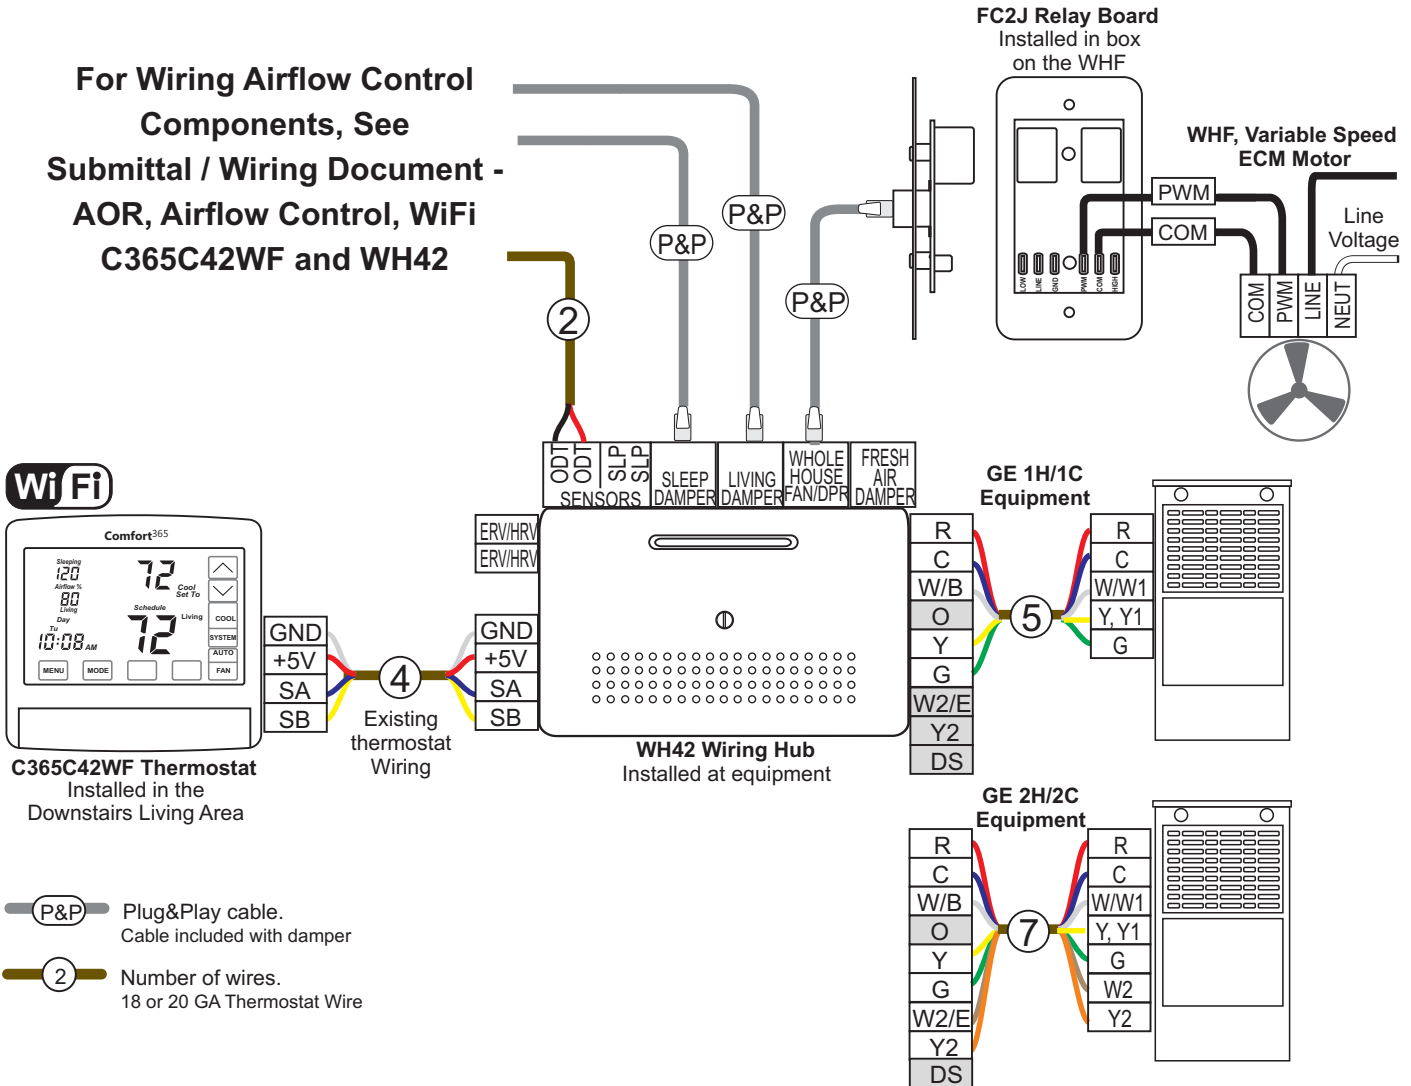

Comfort³⁶⁵

AOR, Airflow and Whole House Fan Control-Variable Speed, WiFi, C365C42WF and WH42 (GE, HP or DFHP, 3H/2C)

HVAC Equipment	Wiring Hub Solution	Wired Solution	Airflow Control	Fresh Air Control	ERV/HRV Control	Whole House Fan Control	Economizer Control	Humidity Control	WiFi Option
GE, HP or DFHP 3H/2C	●		●			●			WiFi

For Wiring Airflow Control Components, See Submittal / Wiring Document - AOR, Airflow Control, WiFi C365C42WF and WH42

Installation

Model #	Description	Quantity
C365C42WF	Comfort365 Communicating Thermostat. WiFi Enabled.	1
WH42	Wiring Hub	1
For Airflow Control Dampers and Sensors, See Submittal / Wiring Document - AOR, Airflow Control, WiFi C365C42WF and WH42		
FC2J	Relay Board, Plug&Play Connection.	1
TS3	Required for DFHP.	