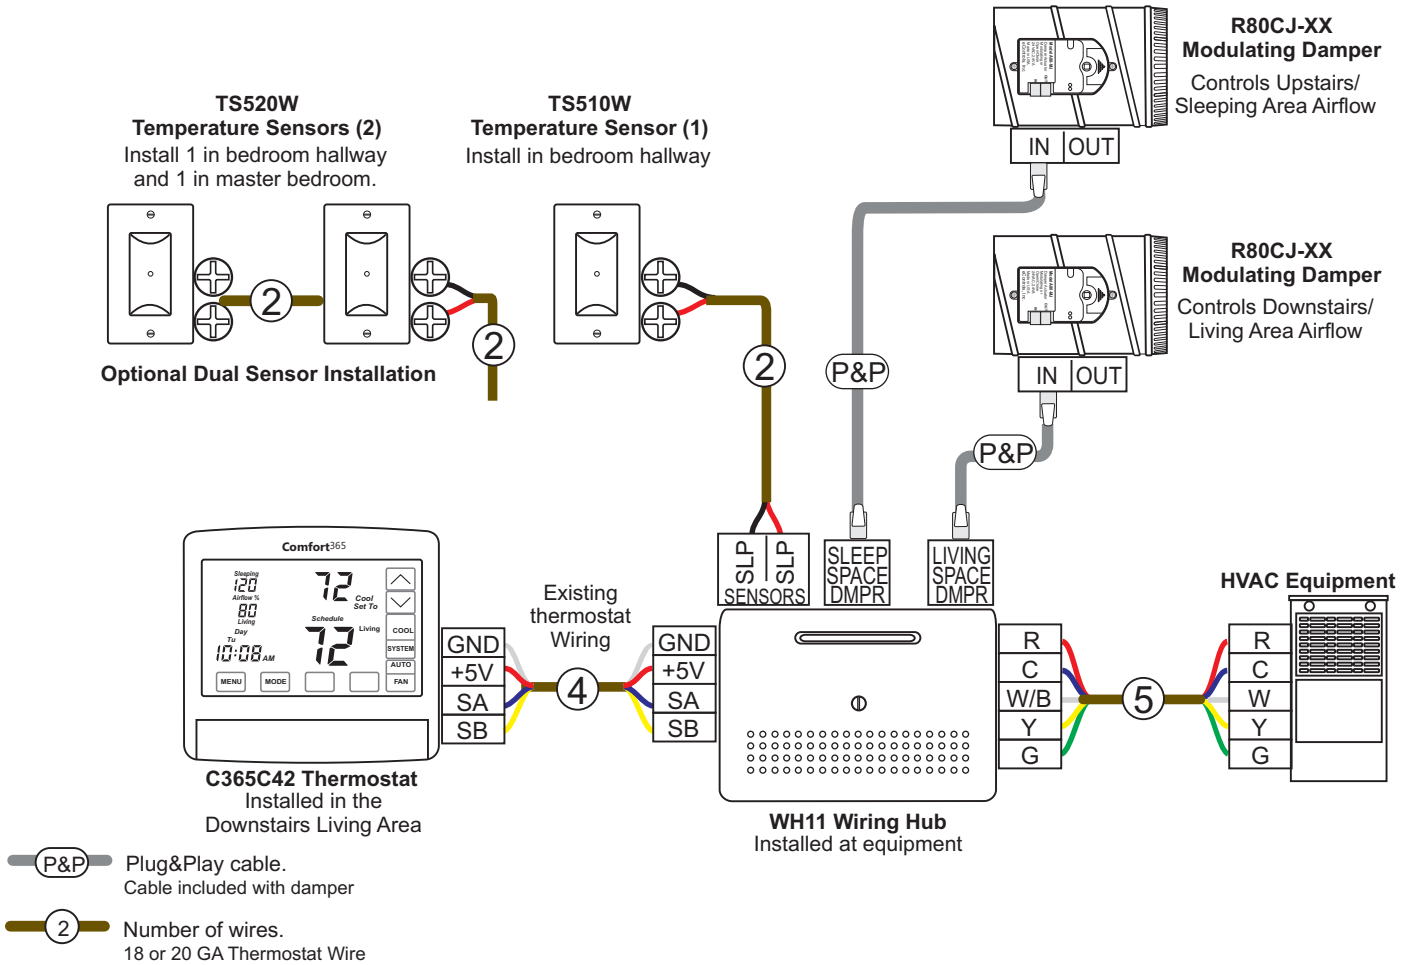

HVAC Equipment	Wiring Hub Solution	Wired Solution	Airflow Control	Fresh Air Control	ERV/HRV Control	Whole House Fan Control	Economizer Control	Humidity Control	WiFi Option
GE 1H/1C	●		●						

### Single Sensor Installation

Model #	Description	Quantity
C365C42	Comfort365 Communicating Thermostat	1
WH11	Wiring Hub	1
TS510W	Temperature Sensor. Single sensor installation.	1
R80CJ-	Damper with Plug&Play Actuator. -inch Diameter.	1
R80CJ-	Damper with Plug&Play Actuator. -inch Diameter.	1

### Dual Sensor Installation

Model #	Description	Quantity
C365C42	Comfort365 Communicating Thermostat	1
WH11	Wiring Hub	1
TS520W	Temperature Sensor. Dual sensor installation.	2
R80CJ-	Damper with Plug&Play Actuator. -inch Diameter.	1
R80CJ-	Damper with Plug&Play Actuator. -inch Diameter.	1