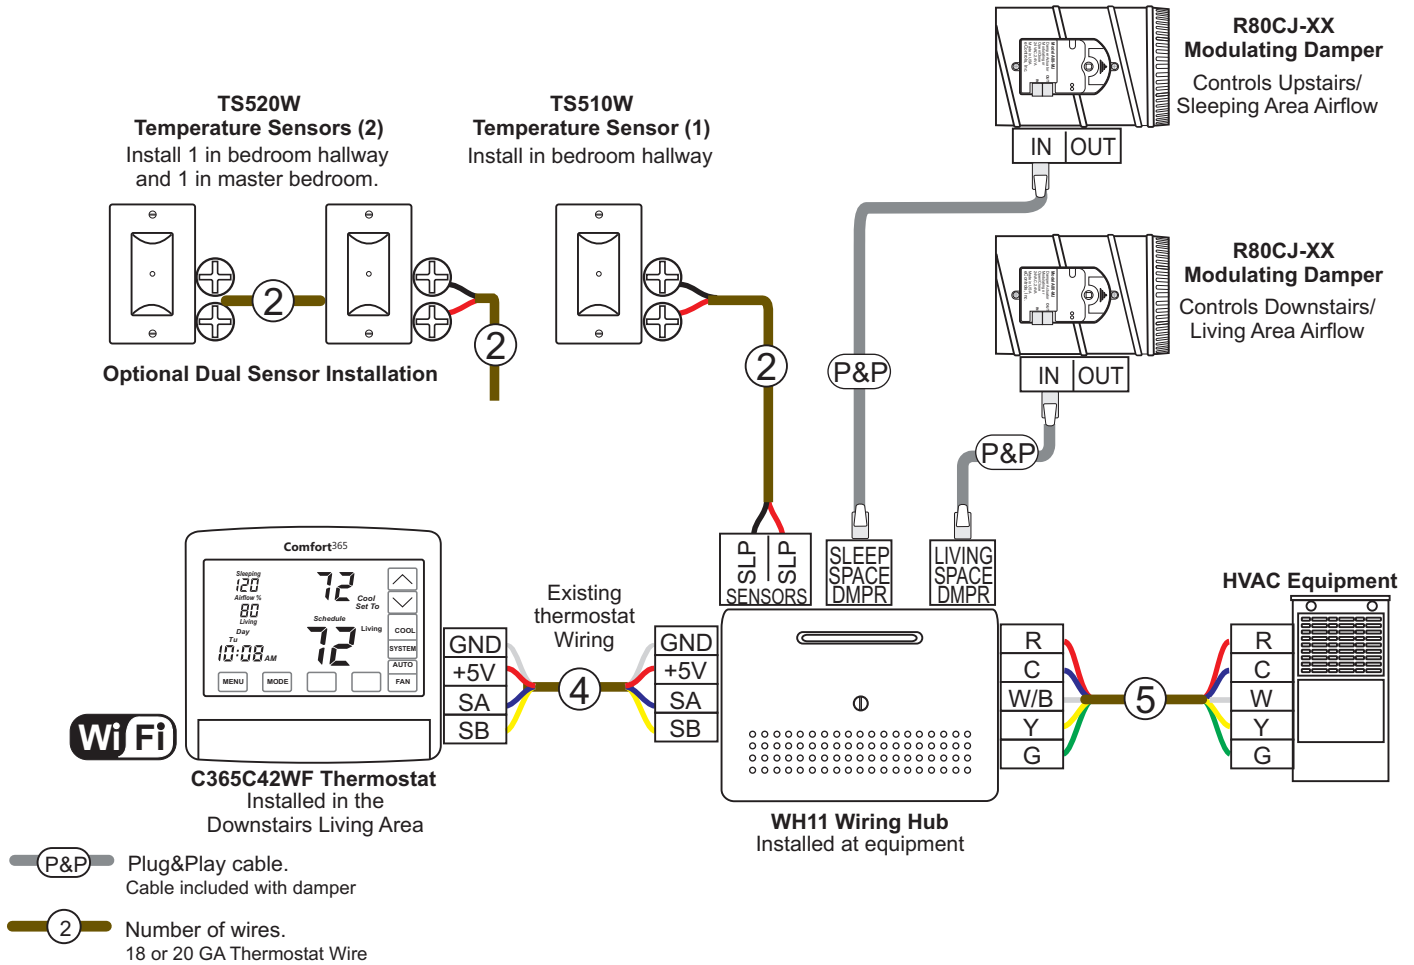

HVAC Equipment	Wiring Hub Solution	Wired Solution	Airflow Control	Fresh Air Control	ERV/HRV Control	Whole House Fan Control	Economizer Control	Humidity Control	WiFi Option
GE 1H/1C	●		●						WiFi

Single Sensor Installation

Model #	Description	Quantity
C365C42WF	Comfort365 Communicating Thermostat. WiFi Enabled.	1
WH11	Wiring Hub	1
TS510W	Temperature Sensor. Single sensor installation.	1
R80CJ-	Damper with Plug&Play Actuator. -inch Diameter.	1
R80CJ-	Damper with Plug&Play Actuator. -inch Diameter.	1

Dual Sensor Installation

Model #	Description	Quantity
C365C42WF	Comfort365 Communicating Thermostat. WiFi Enabled.	1
WH11	Wiring Hub	1
TS520W	Temperature Sensor. Dual sensor installation.	2
R80CJ-	Damper with Plug&Play Actuator. -inch Diameter.	1
R80CJ-	Damper with Plug&Play Actuator. -inch Diameter.	1