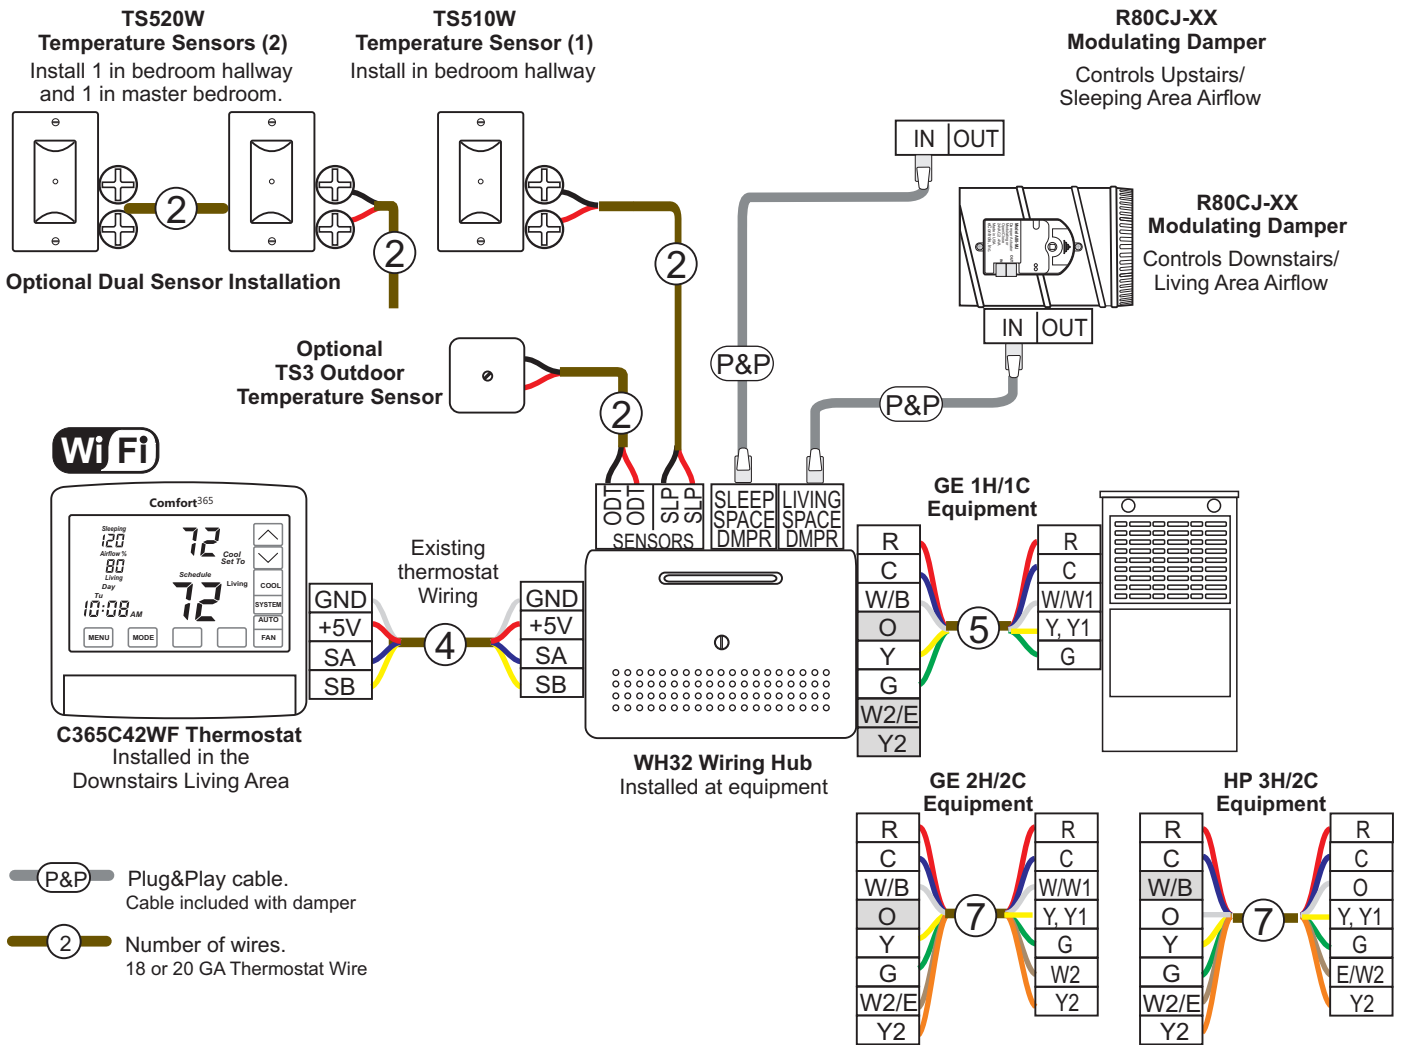

HVAC Equipment	Wiring Hub Solution	Wired Solution	Airflow Control	Fresh Air Control	ERV/HRV Control	Whole House Fan Control	Economizer Control	Humidity Control	WiFi Option
GE, HP or DFHP 3H/2C	●		●						WiFi

Single Sensor Installation

Model #	Description	Quantity
C365C42WF	Comfort365 Communicating Thermostat.	1
WH32	Wiring Hub	1
TS510W	Temperature Sensor. Single sensor installation.	1
R80CJ-	Damper with Plug&Play Actuator. _____-inch Diameter.	1
R80CJ-	Damper with Plug&Play Actuator. _____-inch Diameter.	1
TS3	Required for DFHP.	

Dual Sensor Installation

Model #	Description	Quantity
C365C42WF	Comfort365 Communicating Thermostat.	1
WH32	Wiring Hub	1
TS520W	Temperature Sensor. Dual sensor installation.	2
R80CJ-	Damper with Plug&Play Actuator. _____-inch Diameter.	1
R80CJ-	Damper with Plug&Play Actuator. _____-inch Diameter.	1
TS3	Required for DFHP.	