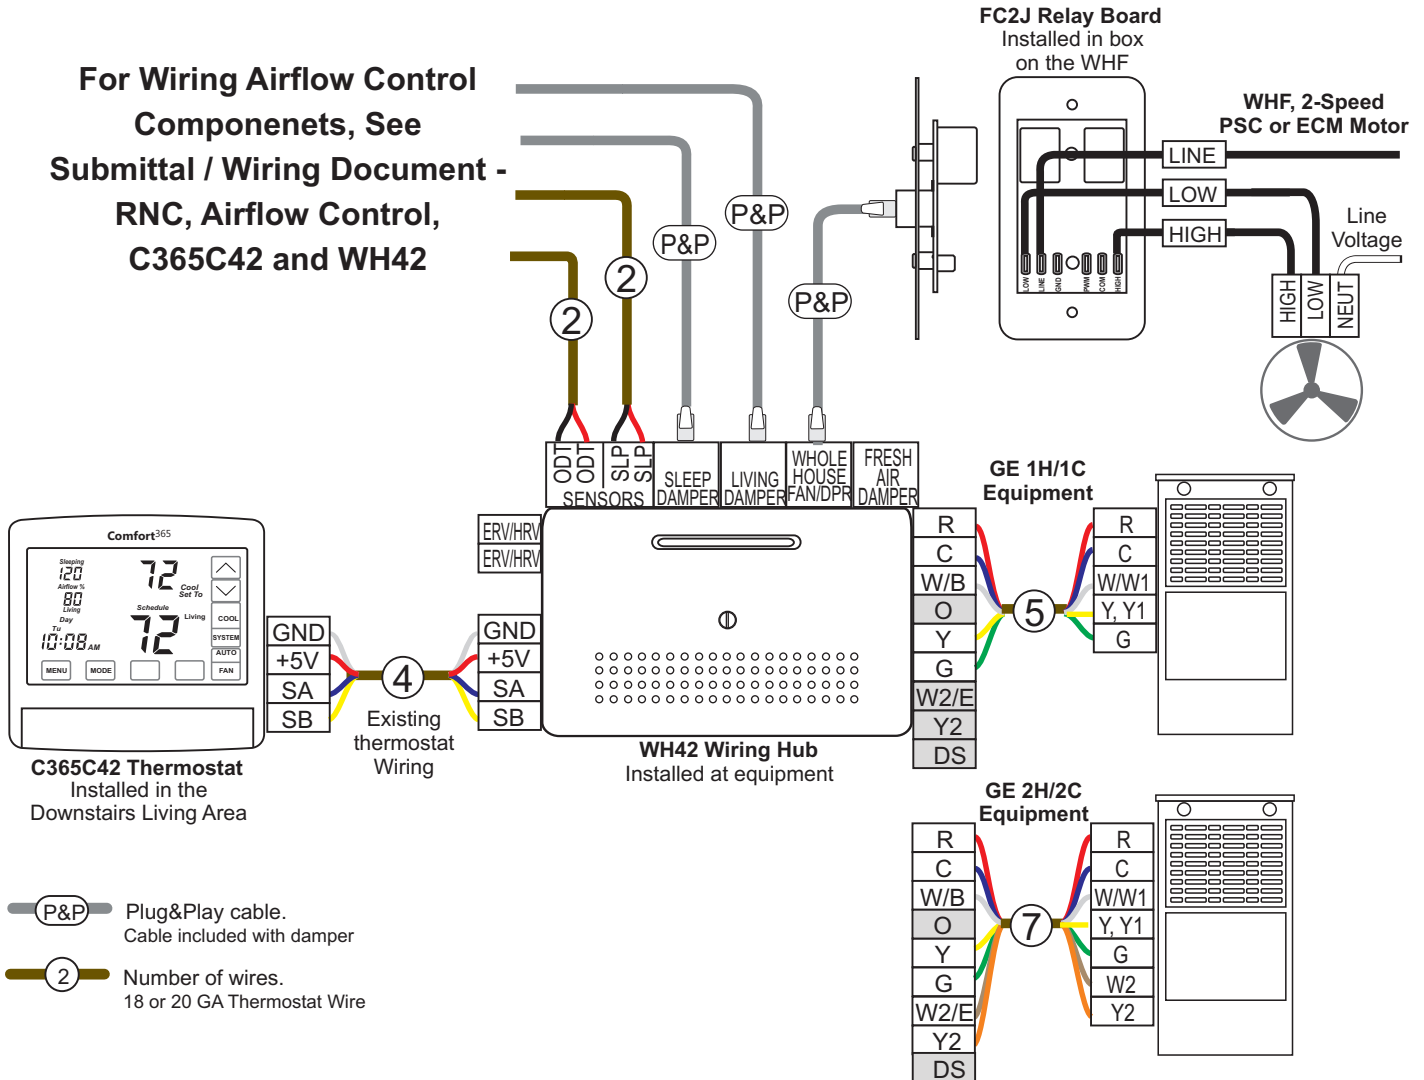

HVAC Equipment	Wiring Hub Solution	Wired Solution	Airflow Control	Fresh Air Control	ERV/HRV Control	Whole House Fan Control	Economizer Control	Humidity Control	WiFi Option
GE, HP or DFHP 3H/2C	●		●			●			

**For Wiring Airflow Control Components, See Submittal / Wiring Document - RNC, Airflow Control, C365C42 and WH42**

### Installation

Model #	Description	Quantity
C365C42	Comfort365 Communicating Thermostat.	1
WH42	Wiring Hub	1
For Airflow Control Dampers and Sensors, See Submittal / Wiring Document - RNC, Airflow Control, C365C42 and WH42		
FC2J	Relay Board, Plug&Play Connection.	1
TS3	Required for DFHP.	