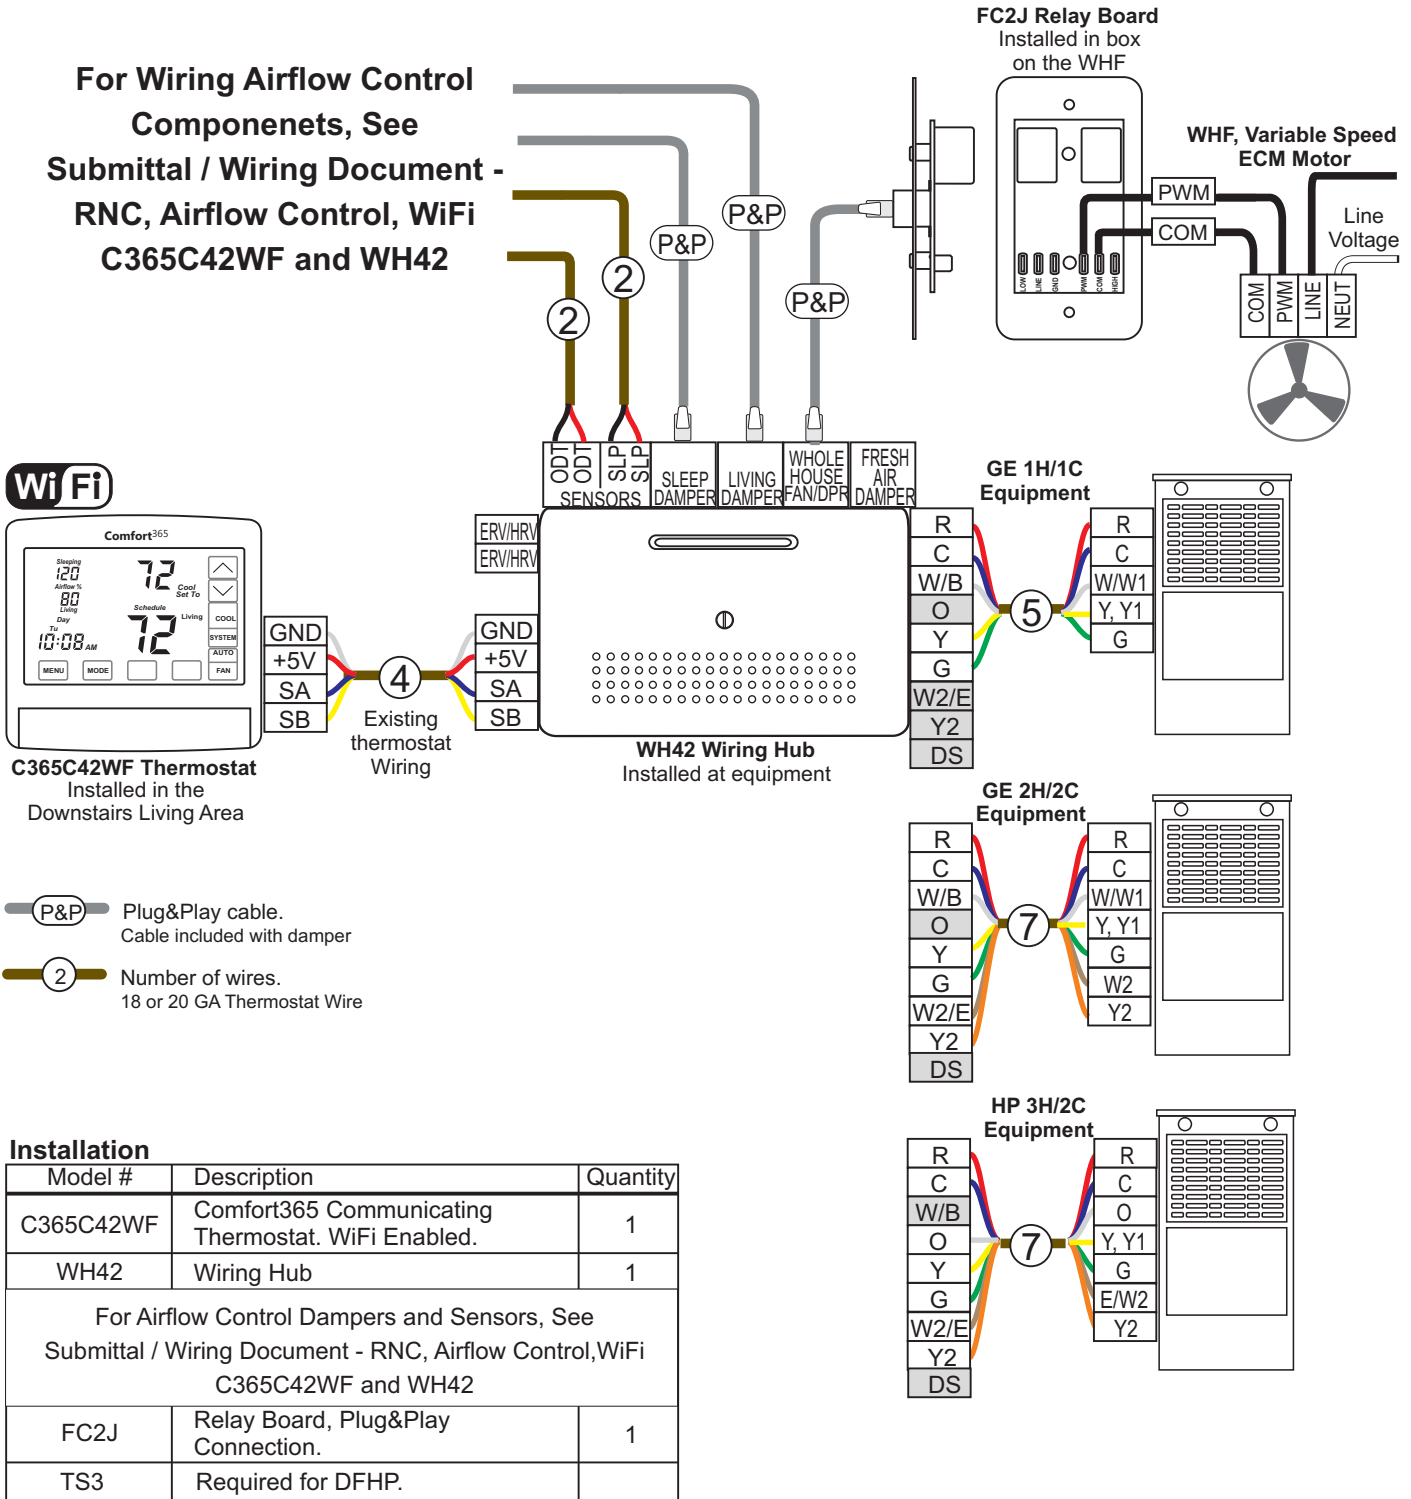

HVAC Equipment	Wiring Hub Solution	Wired Solution	Airflow Control	Fresh Air Control	ERV/HRV Control	Whole House Fan Control	Economizer Control	Humidity Control	WiFi Option
GE, HP or DFHP 3H/2C	●		●			●			WiFi

**For Wiring Airflow Control Components, See Submittal / Wiring Document - RNC, Airflow Control, WiFi C365C42WF and WH42**

### Installation

Model #	Description	Quantity
C365C42WF	Comfort365 Communicating Thermostat. WiFi Enabled.	1
WH42	Wiring Hub	1
For Airflow Control Dampers and Sensors, See Submittal / Wiring Document - RNC, Airflow Control, WiFi C365C42WF and WH42		
FC2J	Relay Board, Plug&Play Connection.	1
TS3	Required for DFHP.	