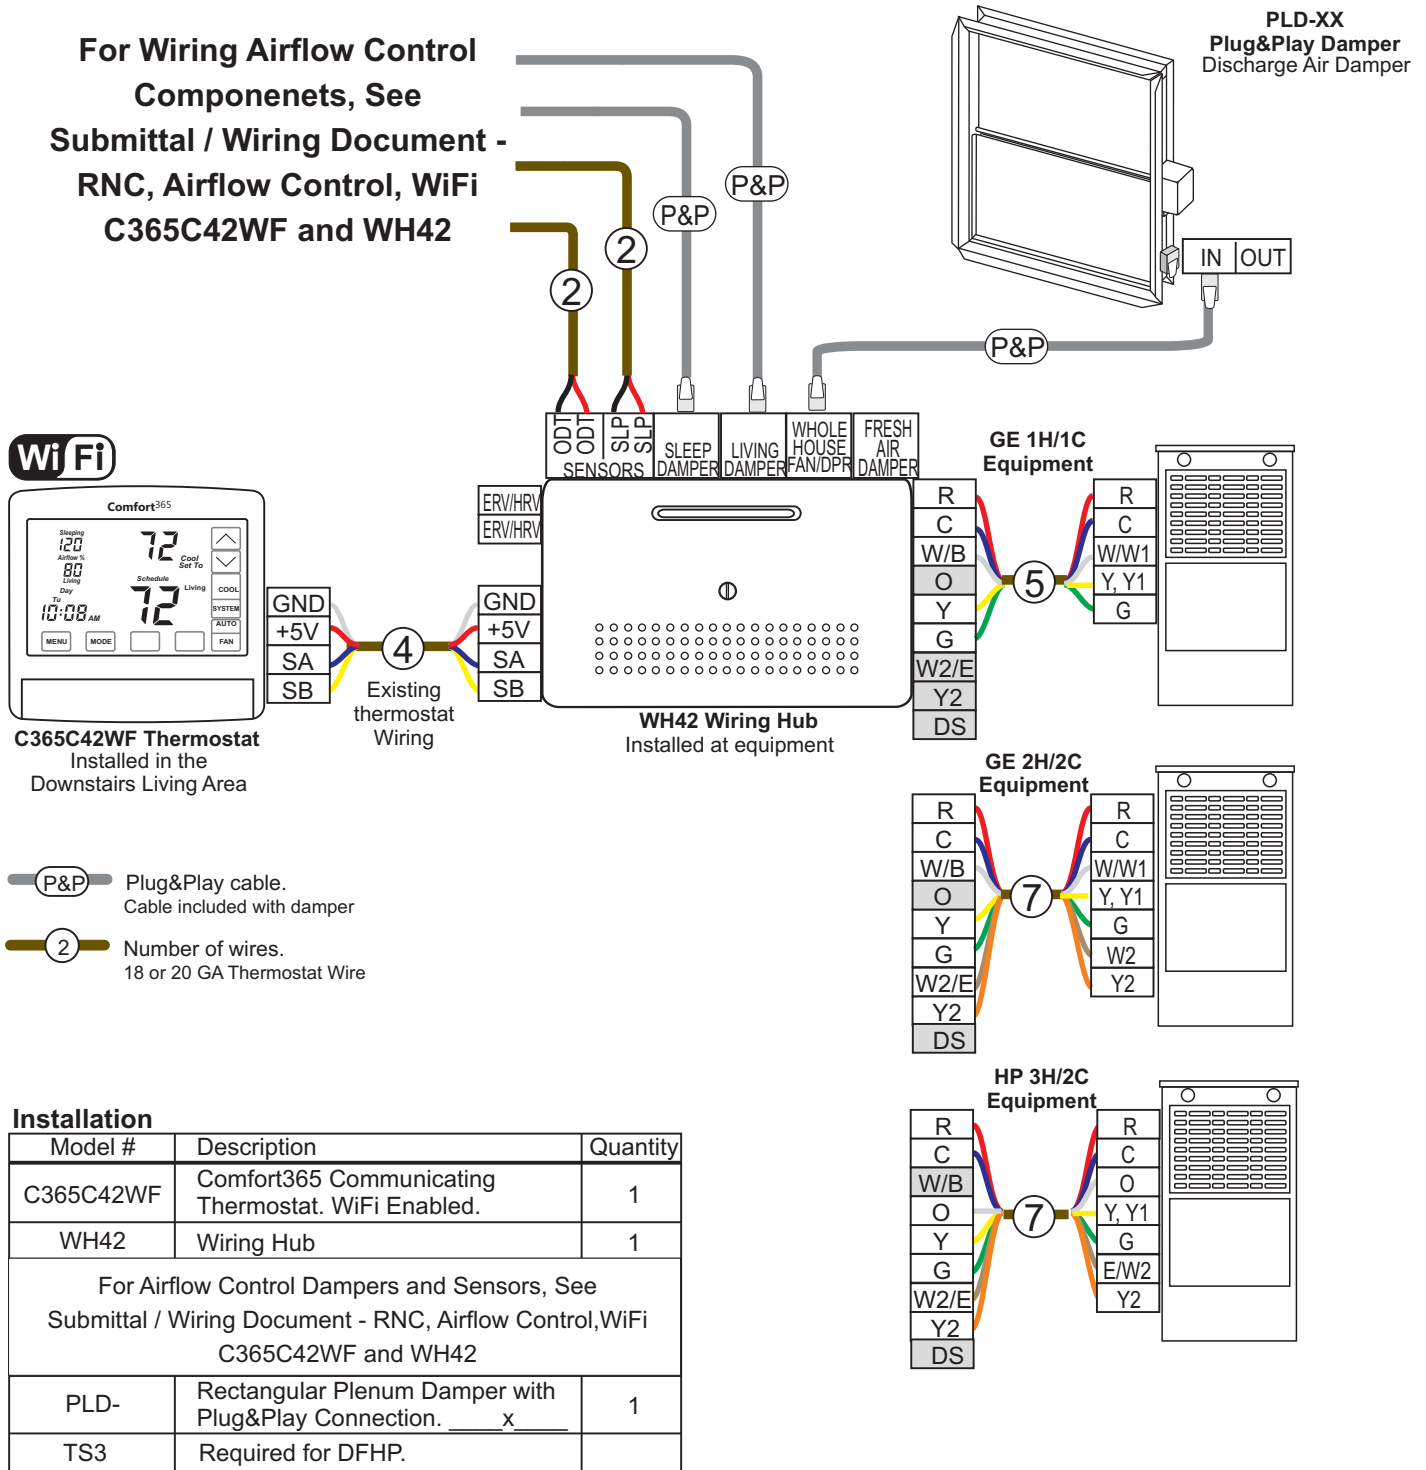

# Comfort<sup>365</sup>

## RNC, Airflow and Economizer Control, Rectangular Plenum Damper, WiFi C365C42WF and WH42 (GE, HP or DFHP, 3H/2C)

HVAC Equipment	Wiring Hub Solution	Wired Solution	Airflow Control	Fresh Air Control	ERV/HRV Control	Whole House Fan Control	Economizer Control	Humidity Control	WiFi Option
GE, HP or DFHP 3H/2C	●		●				●		WiFi

**For Wiring Airflow Control Components, See Submittal / Wiring Document - RNC, Airflow Control, WiFi C365C42WF and WH42**