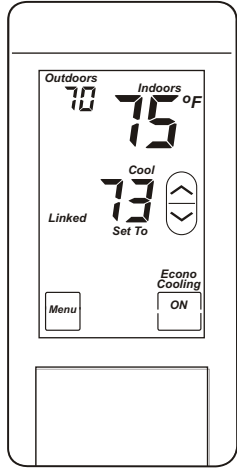

Smart WHF Controls

Wireless Whole House Fan Control, RT2, For Replacement (AOR) Applications

1

Integrated Control	HVAC Equipment	Application	Wiring Hub Solution	Wireless Solution	Single Speed WHF Motor	Two-Speed WHF Motor	Variable Speed WHF Motor	WiFi Option
	NA	AOR		●	●	●	●	

RT2
Wireless Thermostat
Sits on a table top

RM2
Radio Module
Installed near WHF.

FC2J
WHF Control Board
Installed in electrical box on the WHF
See below for WHF wiring configurations

P&P Plug&Play cable supplied with FC2JW