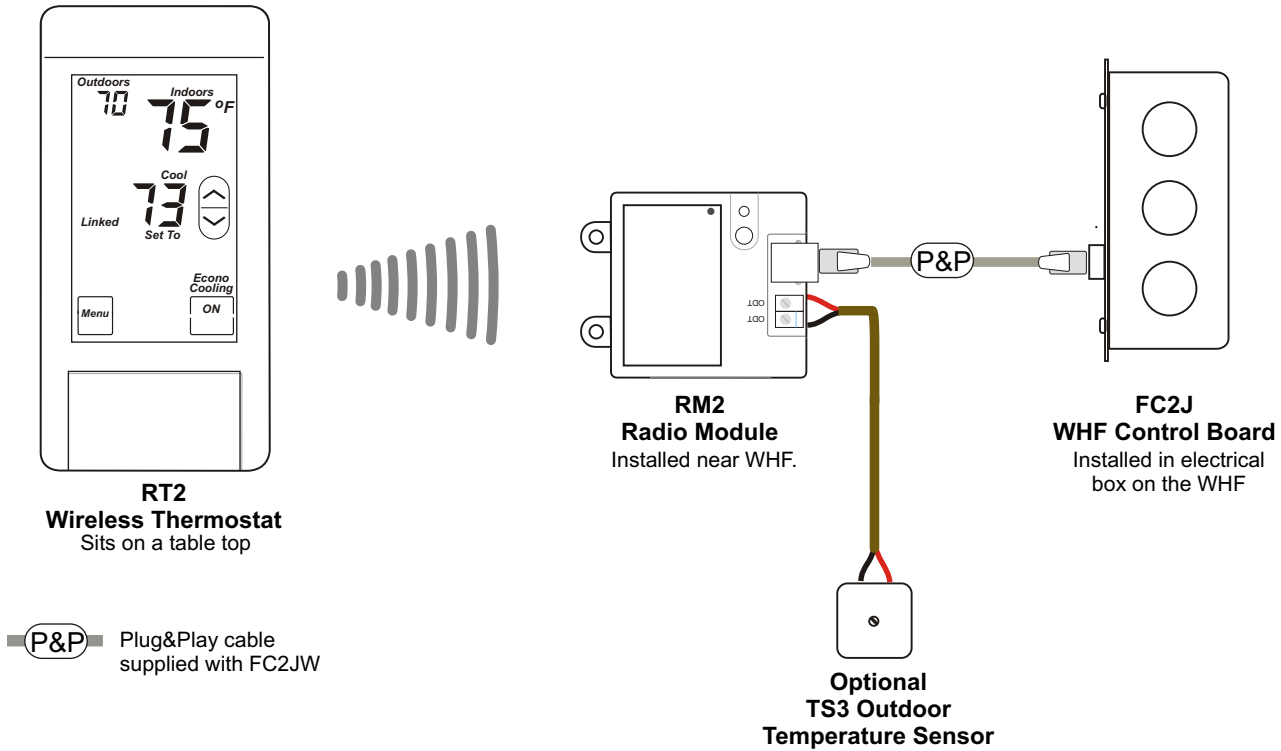

An optional outdoor temperature sensor can be installed to improve comfort and energy efficiency and prevents WHF operation if the outdoor temperature is higher than the outdoor temperature limit set using the touch keys.

WHF Control Installation with Optional Outdoor Temperature Sensor

Model #	Description	Quantity
RT2	WHF Control, Wireless Thermostat	1
RM2	Radio Module	1
FC2J	WHF Relay Board, Plug&Play Connection.	1
TS3	Outdoor Temperature Sensor	1

Project Information

Date:	Job Name:	PO #:
Location:	Architect:	
Engineer:	Contractor:	
Buyer:	Notes:	

5-Year Warranty

All products have a 5-year warranty, limited to the repair or replacement of the product due to defective material or workmanship.

26072 Merit Circle #110 / Laguna Hills, CA 92653
949-916-0945 Fax 949-458-8502 www.eControlsUSA.com