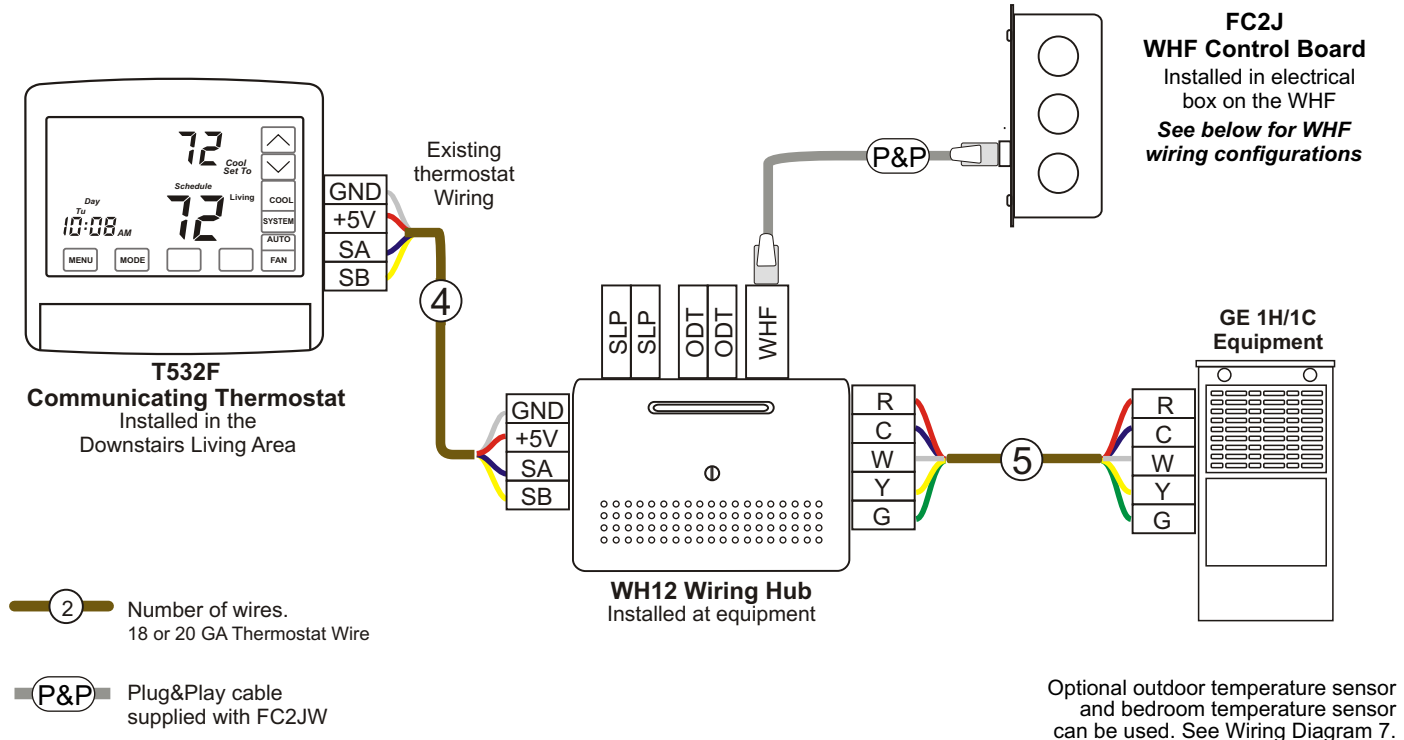

Integrated Control	HVAC Equipment	Application	Wiring Hub Solution	Wireless Solution	Single Speed WHF Motor	Two-Speed WHF Motor	Variable Speed WHF Motor	WiFi Option
●	GE 1H/1C	AOR or RNC	●		●	●	●	

WHF Control Installation

Model #	Description	Quantity
T532F	WHF Control, Integrated Thermostat	1
WH12	Wiring Hub w/ WHF Control	1
FC2J	WHF Relay Board. Plug&Play Connection.	1

Project Information		
Date:	Job Name:	PO #:
Location:	Architect:	
Engineer:	Contractor:	
Buyer:	Notes:	