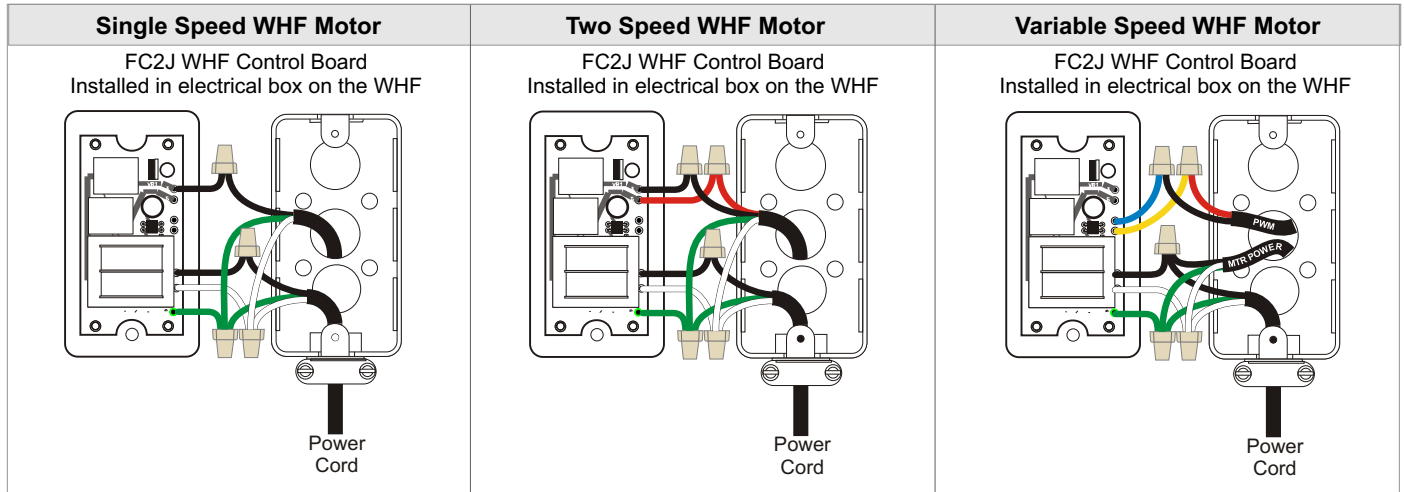

Integrated Control	HVAC Equipment	Application	Wiring Hub Solution	Wireless Solution	Single Speed WHF Motor	Two-Speed WHF Motor	Variable Speed WHF Motor	WiFi Option
●	GE 1H/1C	AOR or RNC	●		●	●	●	

WHF Control Installation

Model #	Description	Quantity
T532F	WHF Control, Integrated Thermostat	1
WH12	Wiring Hub w/ WHF Control	1
FC2J	WHF Relay Board. Plug&Play Connection.	1

Project Information		
Date:	Job Name:	PO #:
Location:	Architect:	
Engineer:	Contractor:	
Buyer:	Notes:	