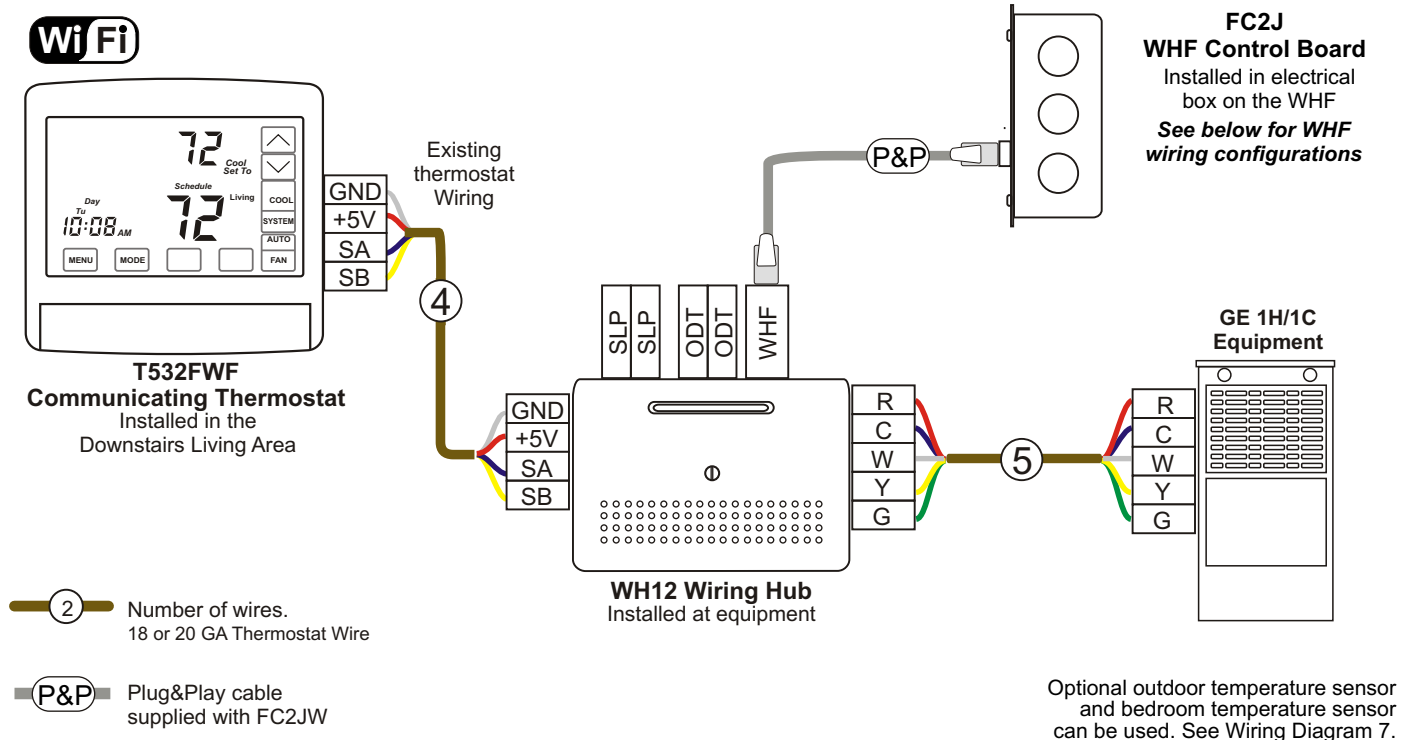

Integrated Control	HVAC Equipment	Application	Wiring Hub Solution	Wireless Solution	Single Speed WHF Motor	Two-Speed WHF Motor	Variable Speed WHF Motor	WiFi Option
●	GE 1H/1C	AOR or RNC	●		●	●	●	WiFi

### WHF Control Installation

Model #	Description	Quantity
T532FWF	WHF Control, Integrated Thermostat. WiFi Enabled.	1
WH12	Wiring Hub w/ WHF Control	1
FC2J	WHF Relay Board. Plug&Play Connection.	1