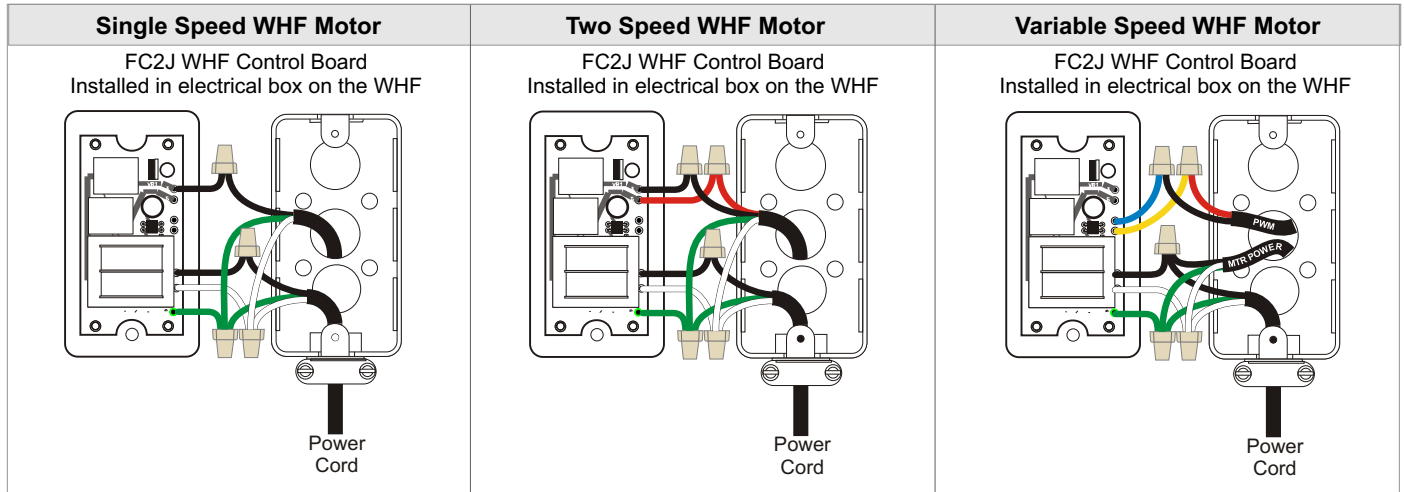

Integrated Control	HVAC Equipment	Application	Wiring Hub Solution	Wireless Solution	Single Speed WHF Motor	Two-Speed WHF Motor	Variable Speed WHF Motor	WiFi Option
●	GE 1H/1C	AOR or RNC	●		●	●	●	WiFi

### WHF Control Installation

Model #	Description	Quantity
T532FWF	WHF Control, Integrated Thermostat. WiFi Enabled.	1
WH12	Wiring Hub w/ WHF Control	1
FC2J	WHF Relay Board. Plug&Play Connection.	1