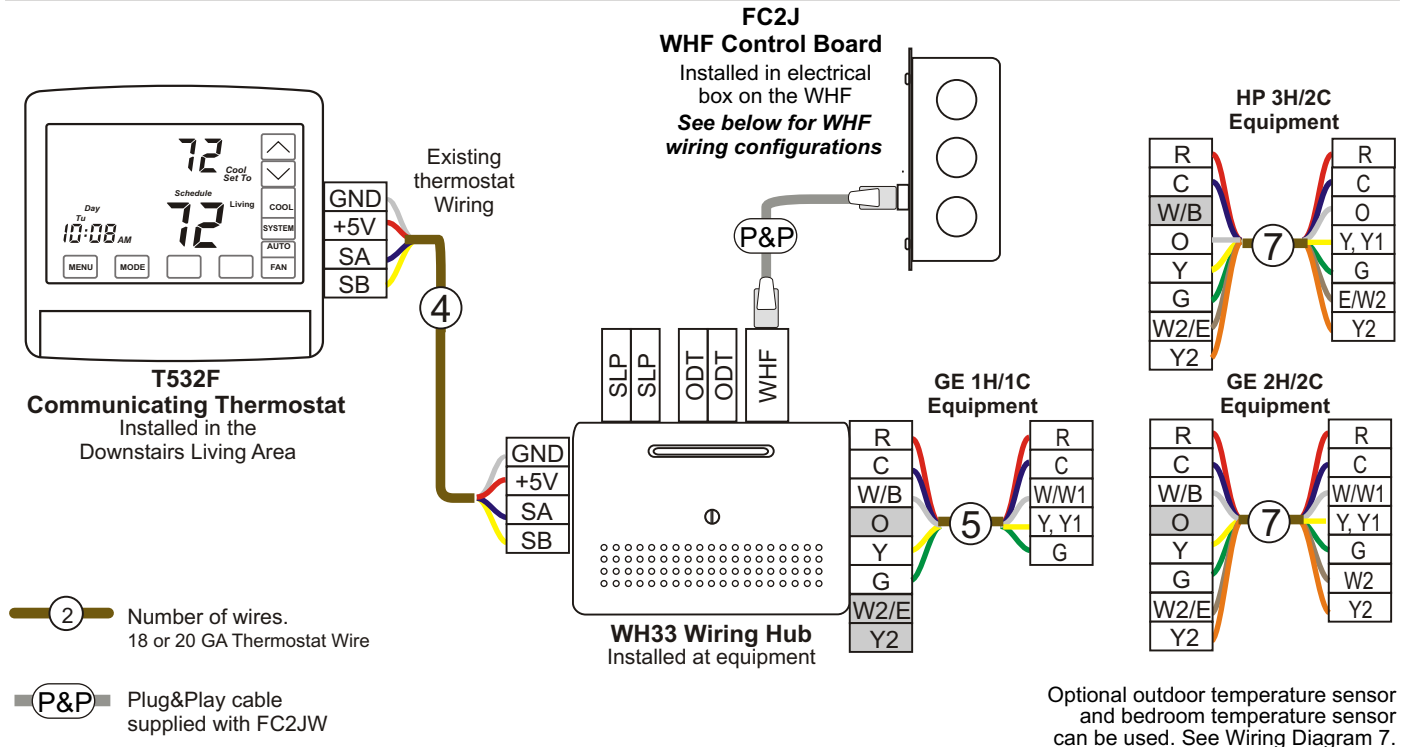

Integrated Control	HVAC Equipment	Application	Wiring Hub Solution	Wireless Solution	Single Speed WHF Motor	Two-Speed WHF Motor	Variable Speed WHF Motor	WiFi Option
●	GE, HP or DFHP 3H/2C	AOR or RNC	●		●	●	●	

WHF Control Installation

Model #	Description	Quantity
T532F	WHF Control, Integrated Thermostat	1
WH33	Wiring Hub w/ WHF Control	1
FC2J	WHF Relay Board. Plug&Play Connection.	1

Project Information

Date:	Job Name:	PO #:
Location:	Architect:	
Engineer:	Contractor:	
Buyer:	Notes:	