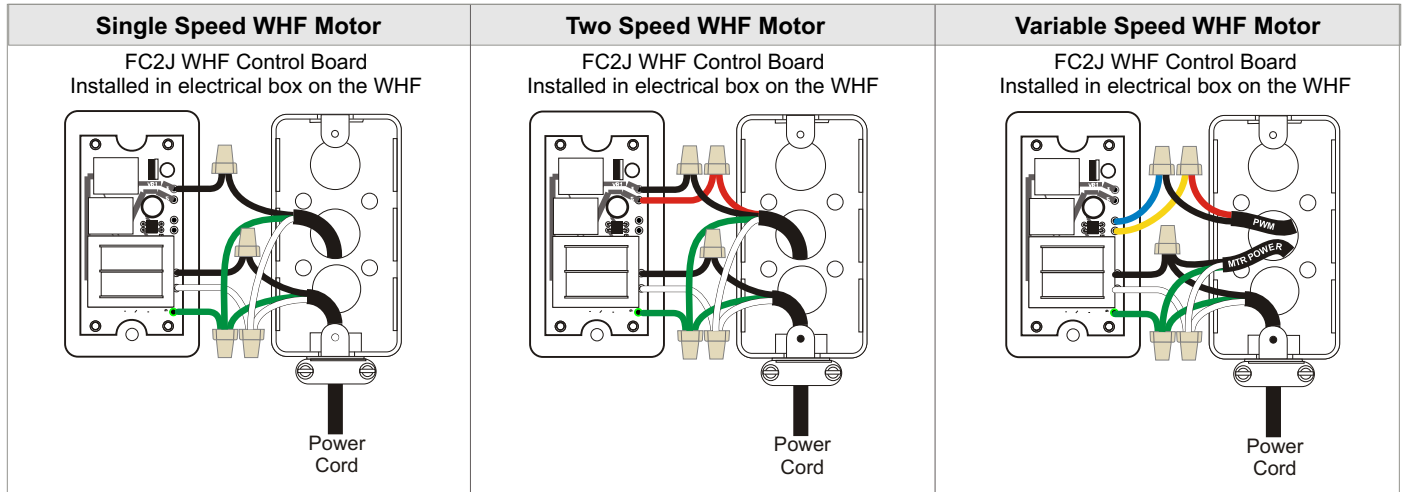

Integrated Control	HVAC Equipment	Application	Wiring Hub Solution	Wireless Solution	Single Speed WHF Motor	Two-Speed WHF Motor	Variable Speed WHF Motor	WiFi Option
●	GE, HP or DFHP 3H/2C	AOR or RNC	●		●	●	●	

WHF Control Installation

Model #	Description	Quantity
T532F	WHF Control, Integrated Thermostat	1
WH33	Wiring Hub w/ WHF Control	1
FC2J	WHF Relay Board. Plug&Play Connection.	1

Project Information

Date:	Job Name:	PO #:
Location:	Architect:	
Engineer:	Contractor:	
Buyer:	Notes:	