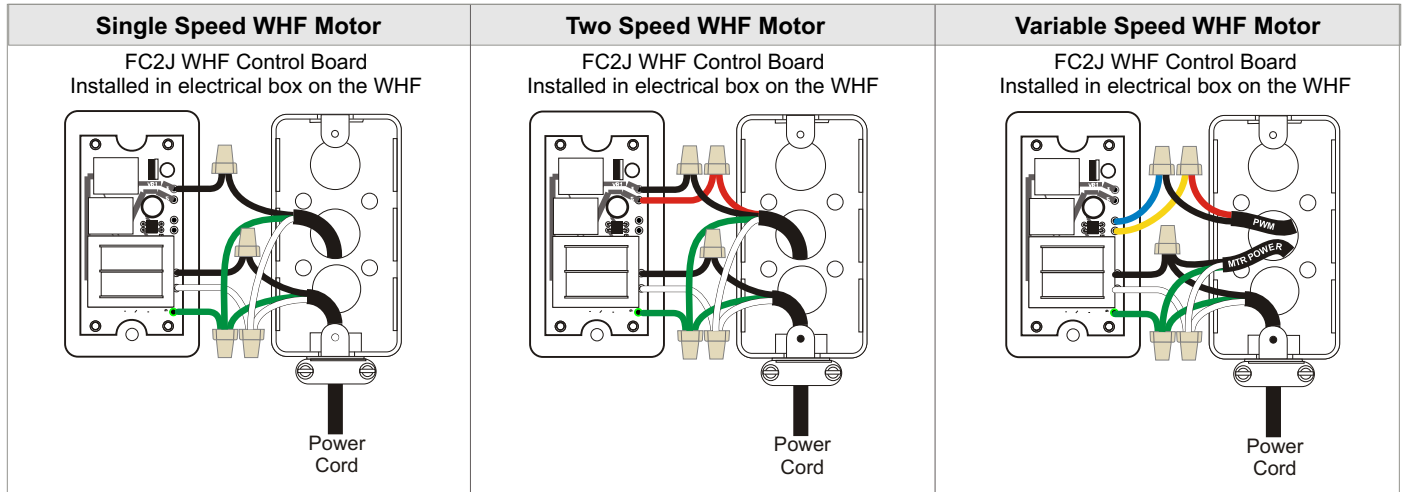

Integrated Control	HVAC Equipment	Application	Wiring Hub Solution	Wireless Solution	Single Speed WHF Motor	Two-Speed WHF Motor	Variable Speed WHF Motor	WiFi Option
●	GE, HP or DFHP 3H/2C	AOR or RNC	●		●	●	●	WiFi

WHF Control Installation

Model #	Description	Quantity
T532FWF	WHF Control, Integrated Thermostat. WiFi Enabled.	1
WH33	Wiring Hub w/ WHF Control	1
FC2J	WHF Relay Board. Plug&Play Connection.	1

Project Information