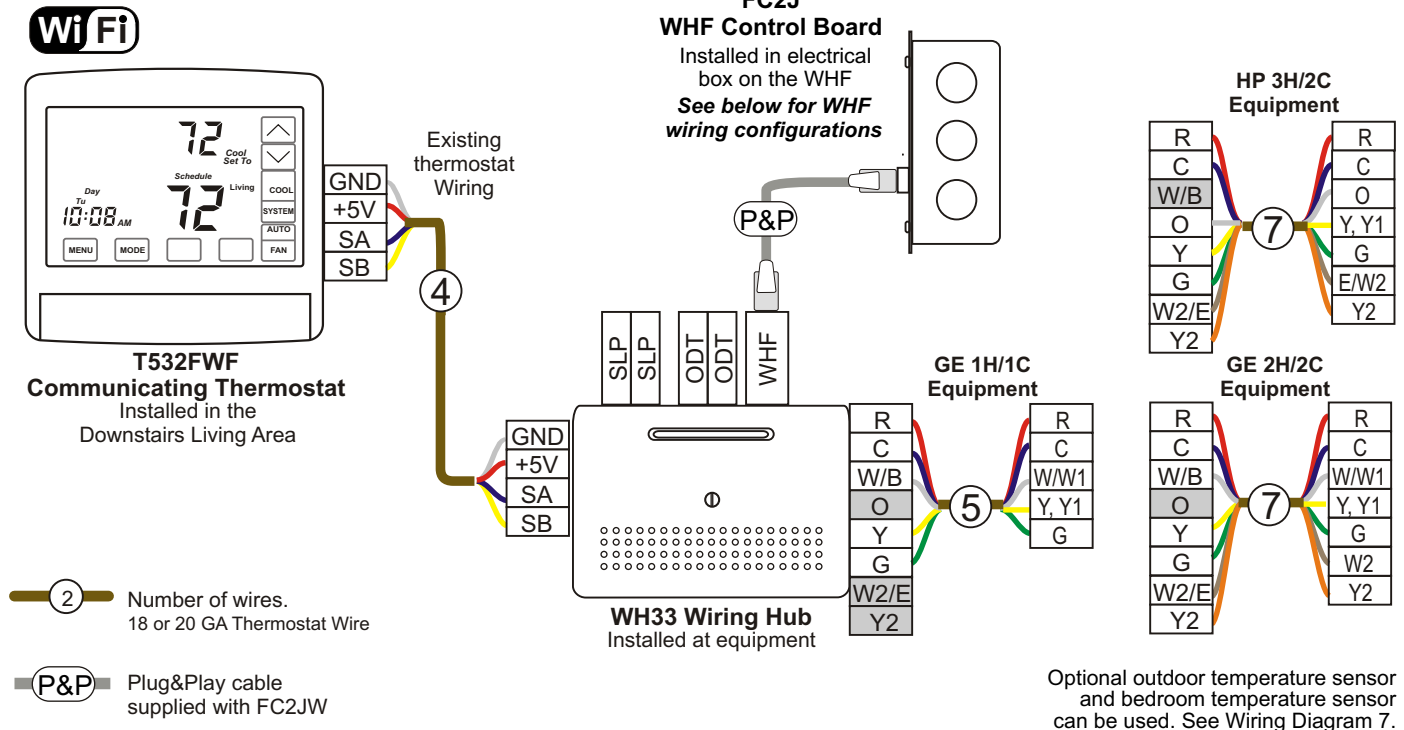

Integrated Control	HVAC Equipment	Application	Wiring Hub Solution	Wireless Solution	Single Speed WHF Motor	Two-Speed WHF Motor	Variable Speed WHF Motor	WiFi Option
●	GE, HP or DFHP 3H/2C	AOR or RNC	●		●	●	●	WiFi

WHF Control Installation

Model #	Description	Quantity
T532FWF	WHF Control, Integrated Thermostat. WiFi Enabled.	1
WH33	Wiring Hub w/ WHF Control	1
FC2J	WHF Relay Board. Plug&Play Connection.	1

Project Information