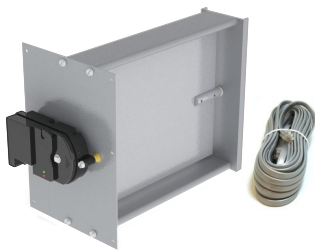

RT80ZJ FEATURES

- Compatible with Pro322PD and Pro442PD Zone Panels.
- Power Open/Close or Modulating.
- Uses electronic control of the motor for long life.
- Keyed shaft provides automatic alignment of actuator and damper.
- Shafts with nylon bushings for quiet and reliable operation.
- Plug&Play connection. 25' Cable included.

RT80ZJ DAMPER SPECIFICATIONS

Output Torque
80 in-oz.

Input Control
24VAC applied to OPN or CLS terminal.

Operation Time
Fully opens in approximately 3 seconds.

LED Indicators
Green LED indicates fully open and red LED indicates fully closed.

Damper Type
Sealed.

Electrical Power
24VAC or 24VDC. 2VA when positioning. 1VA when holding position.

Damper
Extruded aluminum frame.

Temperature, Operating
-20° to 175° F.

Maximum Static Pressure
1.0 inch H₂O.

Available Sizes
8 by 8 inches thru 16 by 20 inches in 2-inch increments

Motor Mounting
Motor mounted on the 5.750 x Height face.

Ordering Information

Rectangular damper, with A80MJ Plug&Play Actuator. Sealed. Includes 25-foot Plug&Play cable.