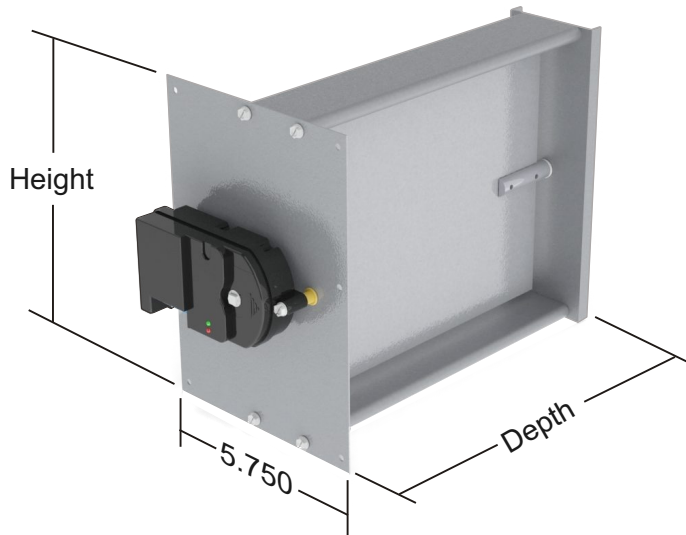

RT80ZJ FEATURES

- Compatible with Pro322PD and Pro442PD Zone Panels.
- Power Open/Close or Modulating.
- Uses electronic control of the motor for long life.
- Keyed shaft provides automatic alignment of actuator and damper.
- Shafts with nylon bushings for quiet and reliable operation.
- Plug&Play connection. 25' Cable included.

RT80ZJ DAMPER SPECIFICATIONS

Output Torque
80 in-oz.

Input Control
24VAC applied to OPN or CLS terminal.

Operation Time
Fully opens in approximately 3 seconds.

LED Indicators
Green LED indicates fully open and red LED indicates fully closed.

Damper Type
Sealed.

Electrical Power
24VAC or 24VDC. 2VA when positioning. 1VA when holding position.

Damper
Extruded aluminum frame.

Temperature, Operating
-20° to 175° F.

Maximum Static Pressure
1.0 inch H₂O.

Available Sizes
8 by 8 inches thru 16 by 20 inches in 2-inch increments

Motor Mounting
Motor mounted on the 5.750 x Height face.

Ordering Information

Rectangular damper, with A80MJ Plug&Play Actuator. Sealed. Includes 25-foot Plug&Play cable.